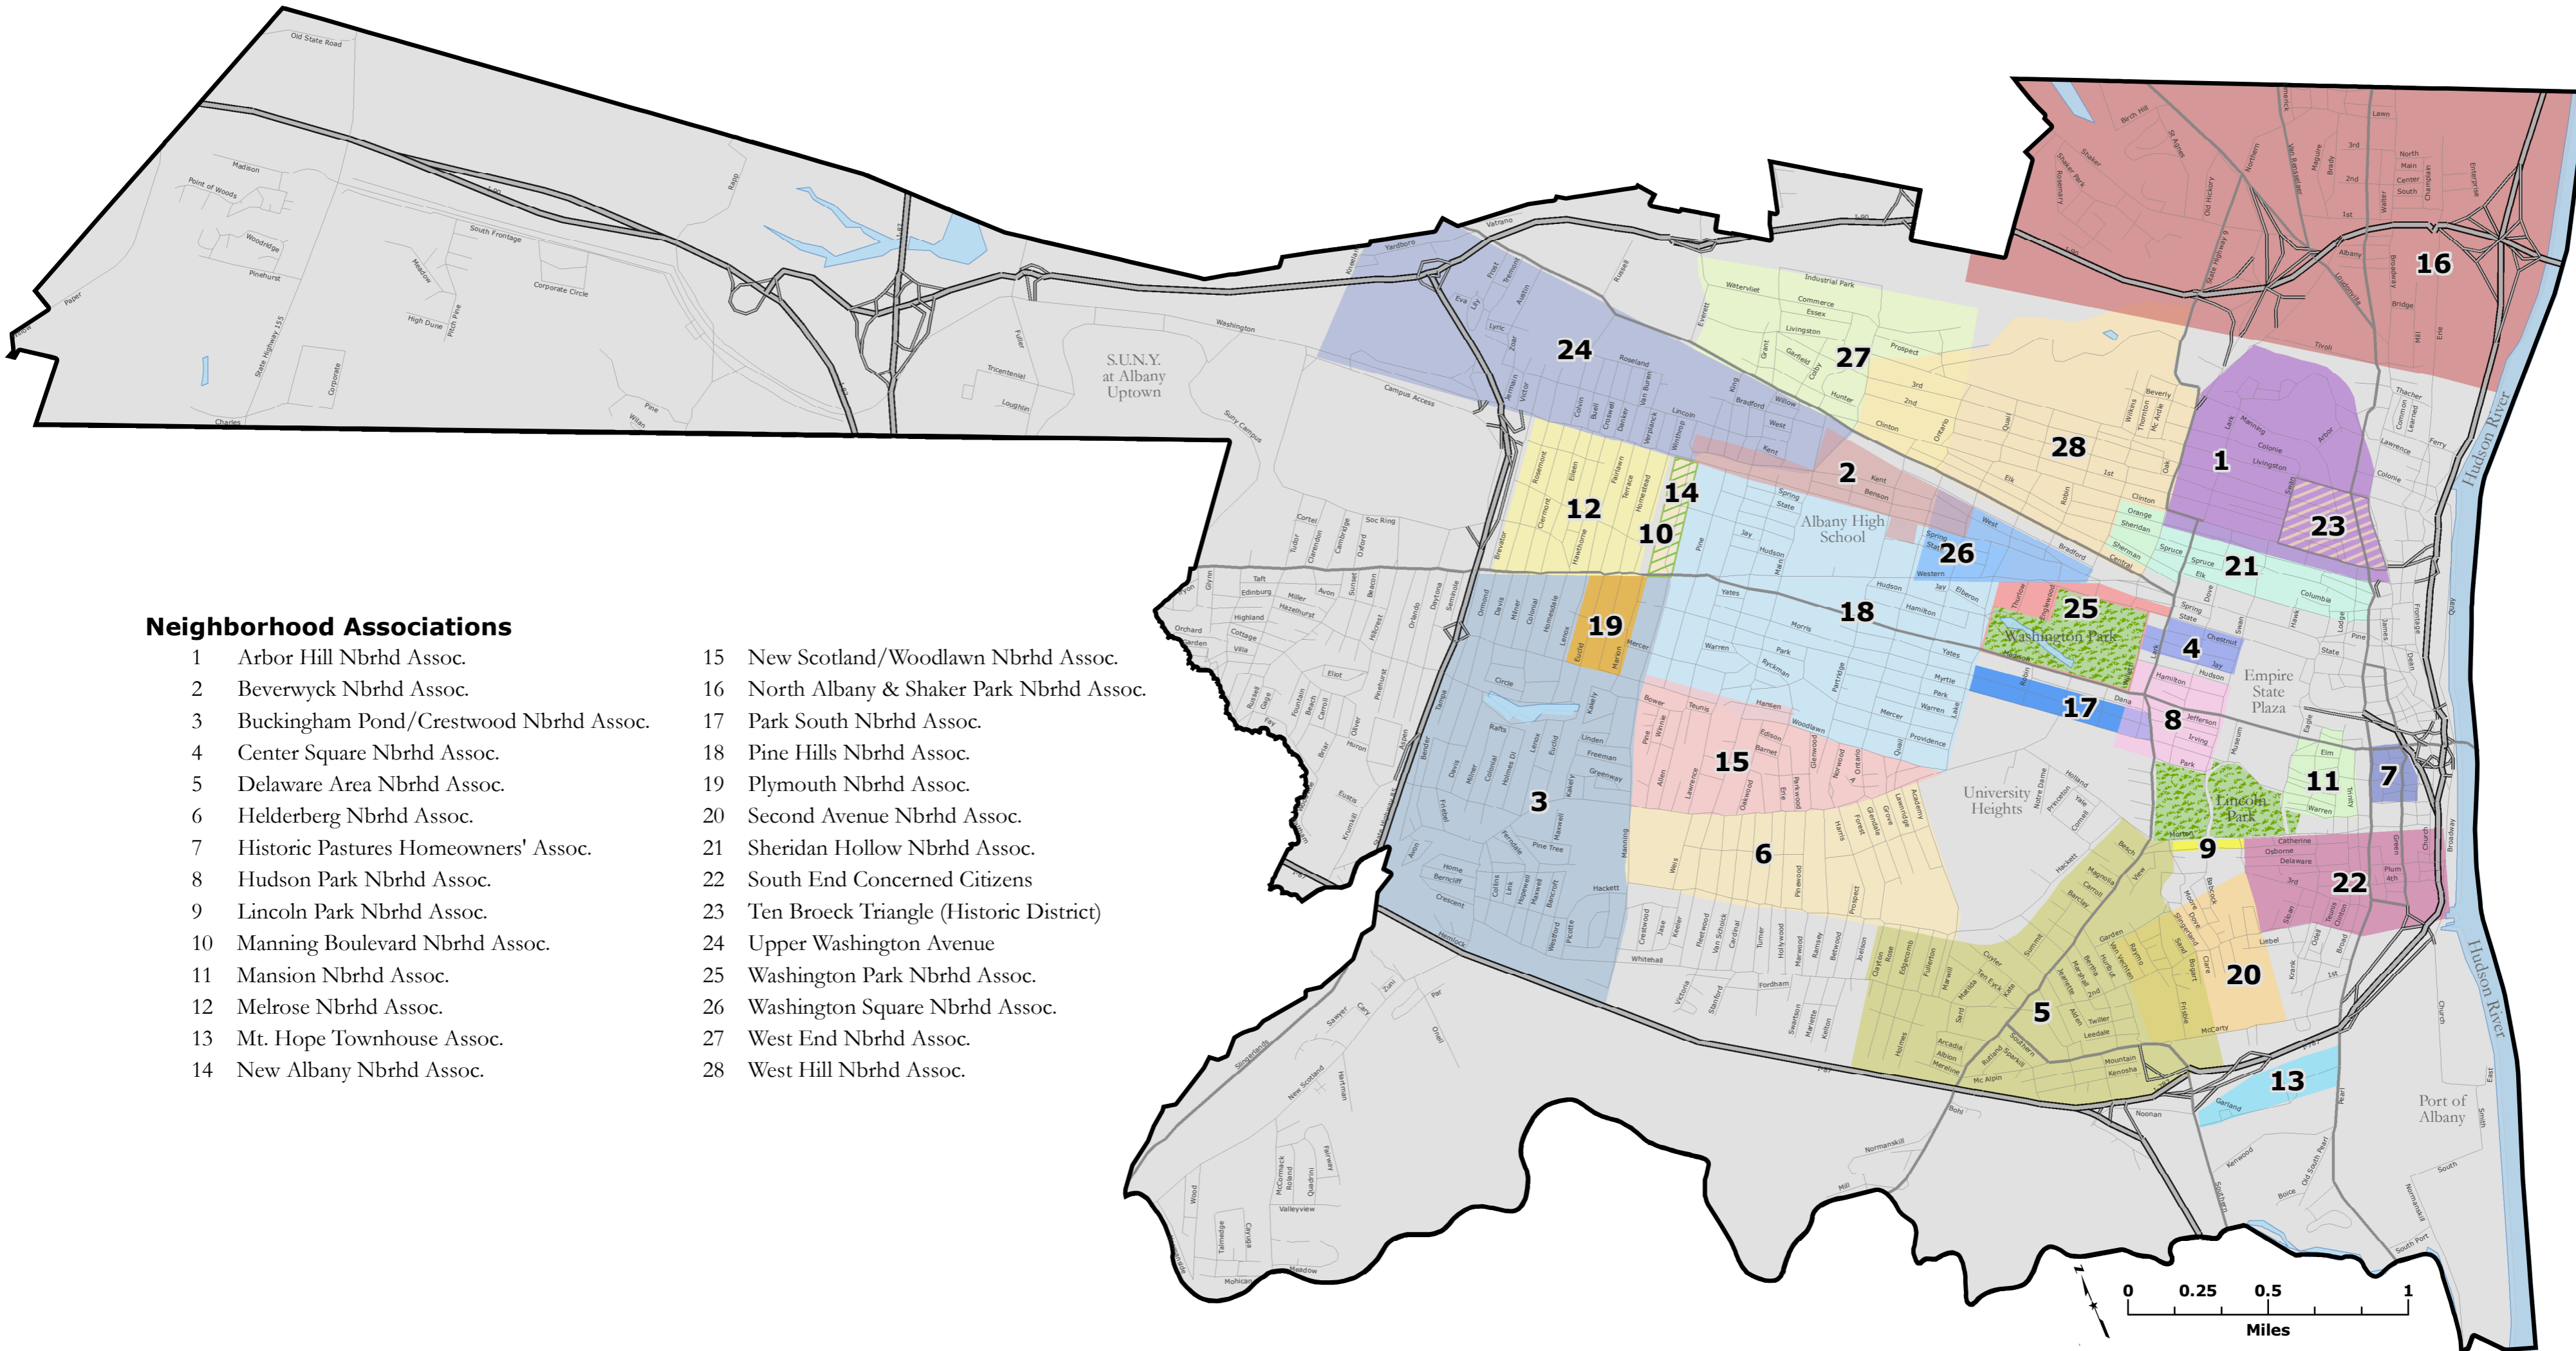

Albany's Neighborhood Associations

Neighborhood Associations

- | | |
|--|--|
| 1 Arbor Hill Nbrhd Assoc. | 15 New Scotland/Woodlawn Nbrhd Assoc. |
| 2 Beverwyck Nbrhd Assoc. | 16 North Albany & Shaker Park Nbrhd Assoc. |
| 3 Buckingham Pond/Crestwood Nbrhd Assoc. | 17 Park South Nbrhd Assoc. |
| 4 Center Square Nbrhd Assoc. | 18 Pine Hills Nbrhd Assoc. |
| 5 Delaware Area Nbrhd Assoc. | 19 Plymouth Nbrhd Assoc. |
| 6 Helderberg Nbrhd Assoc. | 20 Second Avenue Nbrhd Assoc. |
| 7 Historic Pastures Homeowners' Assoc. | 21 Sheridan Hollow Nbrhd Assoc. |
| 8 Hudson Park Nbrhd Assoc. | 22 South End Concerned Citizens |
| 9 Lincoln Park Nbrhd Assoc. | 23 Ten Broeck Triangle (Historic District) |
| 10 Manning Boulevard Nbrhd Assoc. | 24 Upper Washington Avenue |
| 11 Mansion Nbrhd Assoc. | 25 Washington Park Nbrhd Assoc. |
| 12 Melrose Nbrhd Assoc. | 26 Washington Square Nbrhd Assoc. |
| 13 Mt. Hope Townhouse Assoc. | 27 West End Nbrhd Assoc. |
| 14 New Albany Nbrhd Assoc. | 28 West Hill Nbrhd Assoc. |